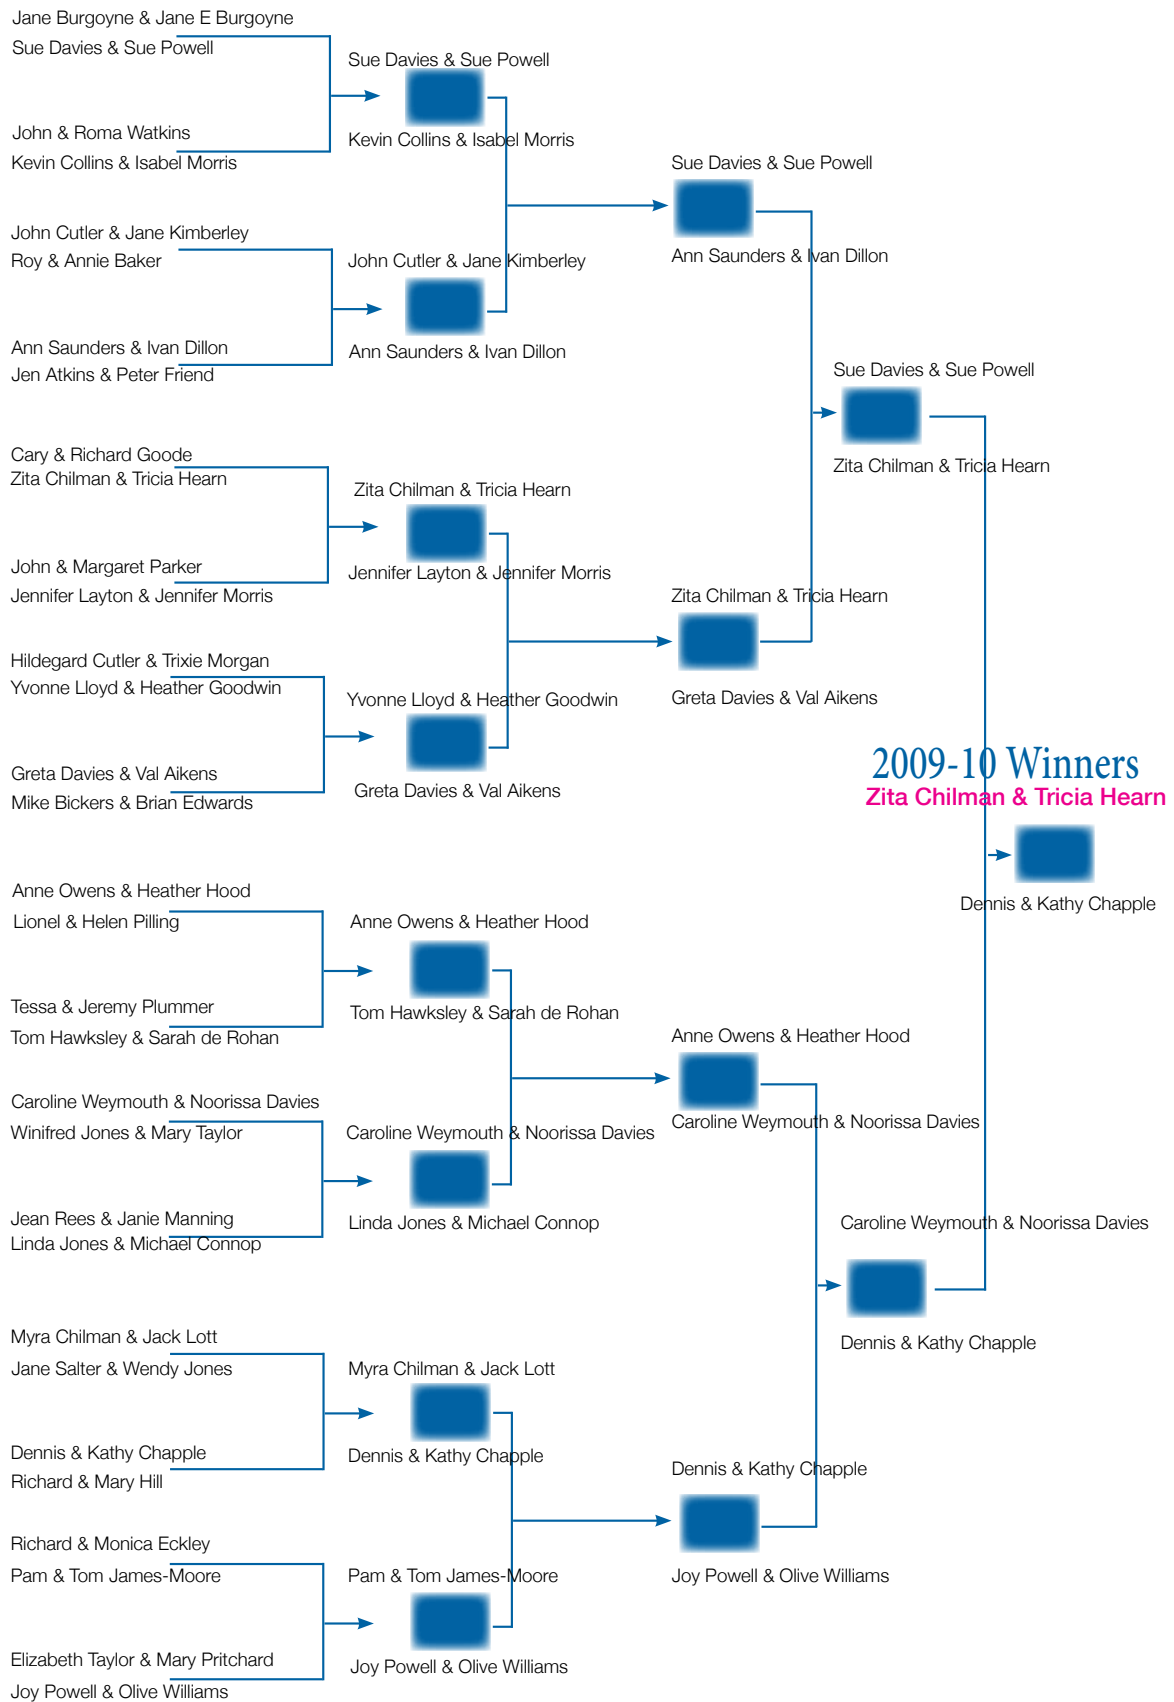

# Lyonshall Charity Bridge Club

## 35<sup>th</sup> Annual 'round the houses' Knockout Bridge Competition

Draw 1

# Draw 2